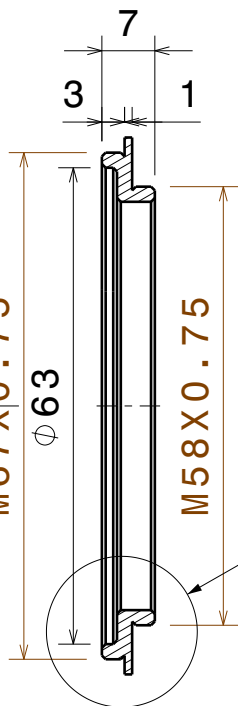

Front view
Scale: 1:1

Section view A-A
Scale: 1:1

Detail B
Scale: 4:1

This drawing is my property. It can't be reproduced without my written agreement.		www.grozeaion.com			
DRAWN BY GVI		DATE 17.02.2012		Reverse Lens Adapter for Canon	
CHECKED BY GVI		DATE 17.02.2012			
DESIGNED BY GVI		DATE 17.02.2012		SIZE A4	DRAWING NUMBER Converter 67 58
		SCALE 1:1	WEIGHT(kg) 0.04	SHEET 1/1	REV 0