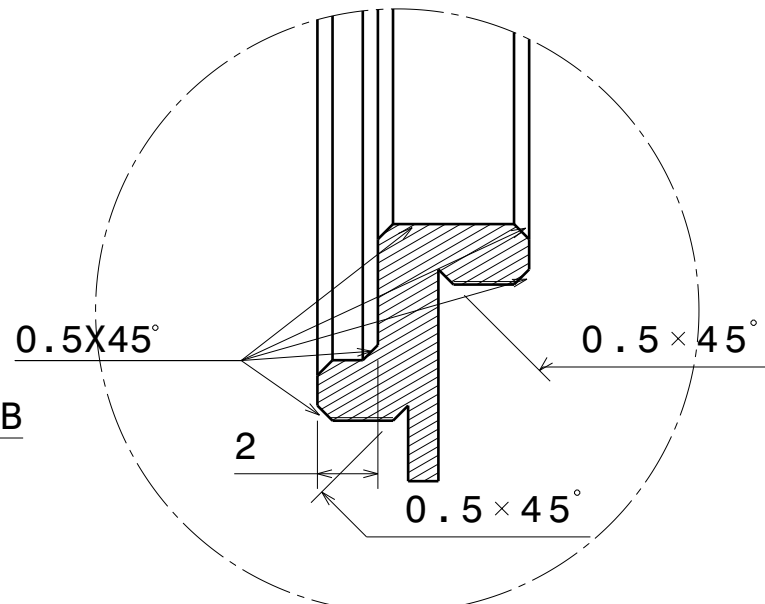

Front view
Scale: 1:1

Section view A-A
Scale: 1:1

Detail B
Scale: 4:1

This drawing is my property. It can't be reproduced without my written agreement.		www.grozeaion.com			
DRAWN BY GVI		DATE 17.02.2012		Reverse Lens Adapter for Canon	
CHECKED BY GVI		DATE 17.02.2012			
DESIGNED BY GVI		DATE 17.02.2012		SIZE A4	DRAWING NUMBER Converter 67 58
		SCALE 1:1	WEIGHT(kg) 0.04	SHEET 1/1	REV 0